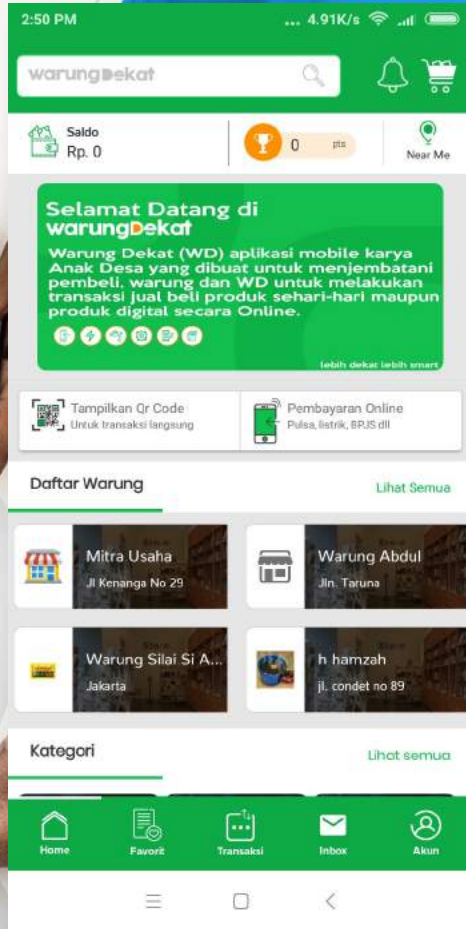

Portofolio

Ghazi Fadil Ramadhan

TERRA

- Telkomsel Emergency Response & Recovery Activity
- React Native Apps

KRIYA PEOPLE

- Learning Platform
- Flutter Apps

BEAUTIFUL INTERFACE
THAT STANDS OUT

HIGH QUALITY CONTENTS
FOR BETTER
LEARNING EXPERIENCE

InfodariAnda

- Citizen Journalism
- Android App
- Ios App
- Web App
- infodarianda.com
- React Native Apps

Warung Dekat

- Marketplace for UMKM
- Android Native Apps

Kalima POS

- Mobile POS for F&B
- React Native Apps