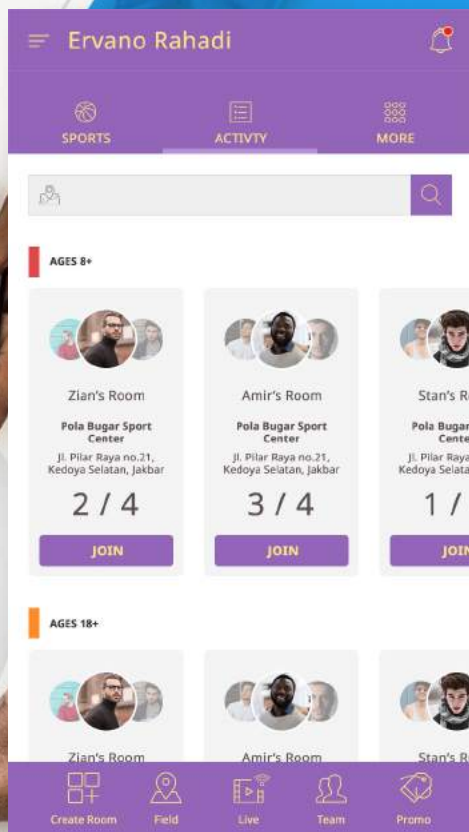

InfodariAnda

- Citizen Journalism
- Android App
- Ios App
- Web App
- infodarianda.com
- React Native Apps

Warung Dekat

- Marketplace for UMKM
- Android Native Apps

Kalima POS

- Mobile POS for F&B
- React Native Apps

Markibid

- Marketplace Online Bidding
- Android Native Apps

Pasar Jaya

- Internal Apps Pasar Jaya
- Android Native Apps

Impaq

- Marketplace Wakaf
- React Native Apps

Play Play

- Mobile Online Sport Apps
- React Native Apps